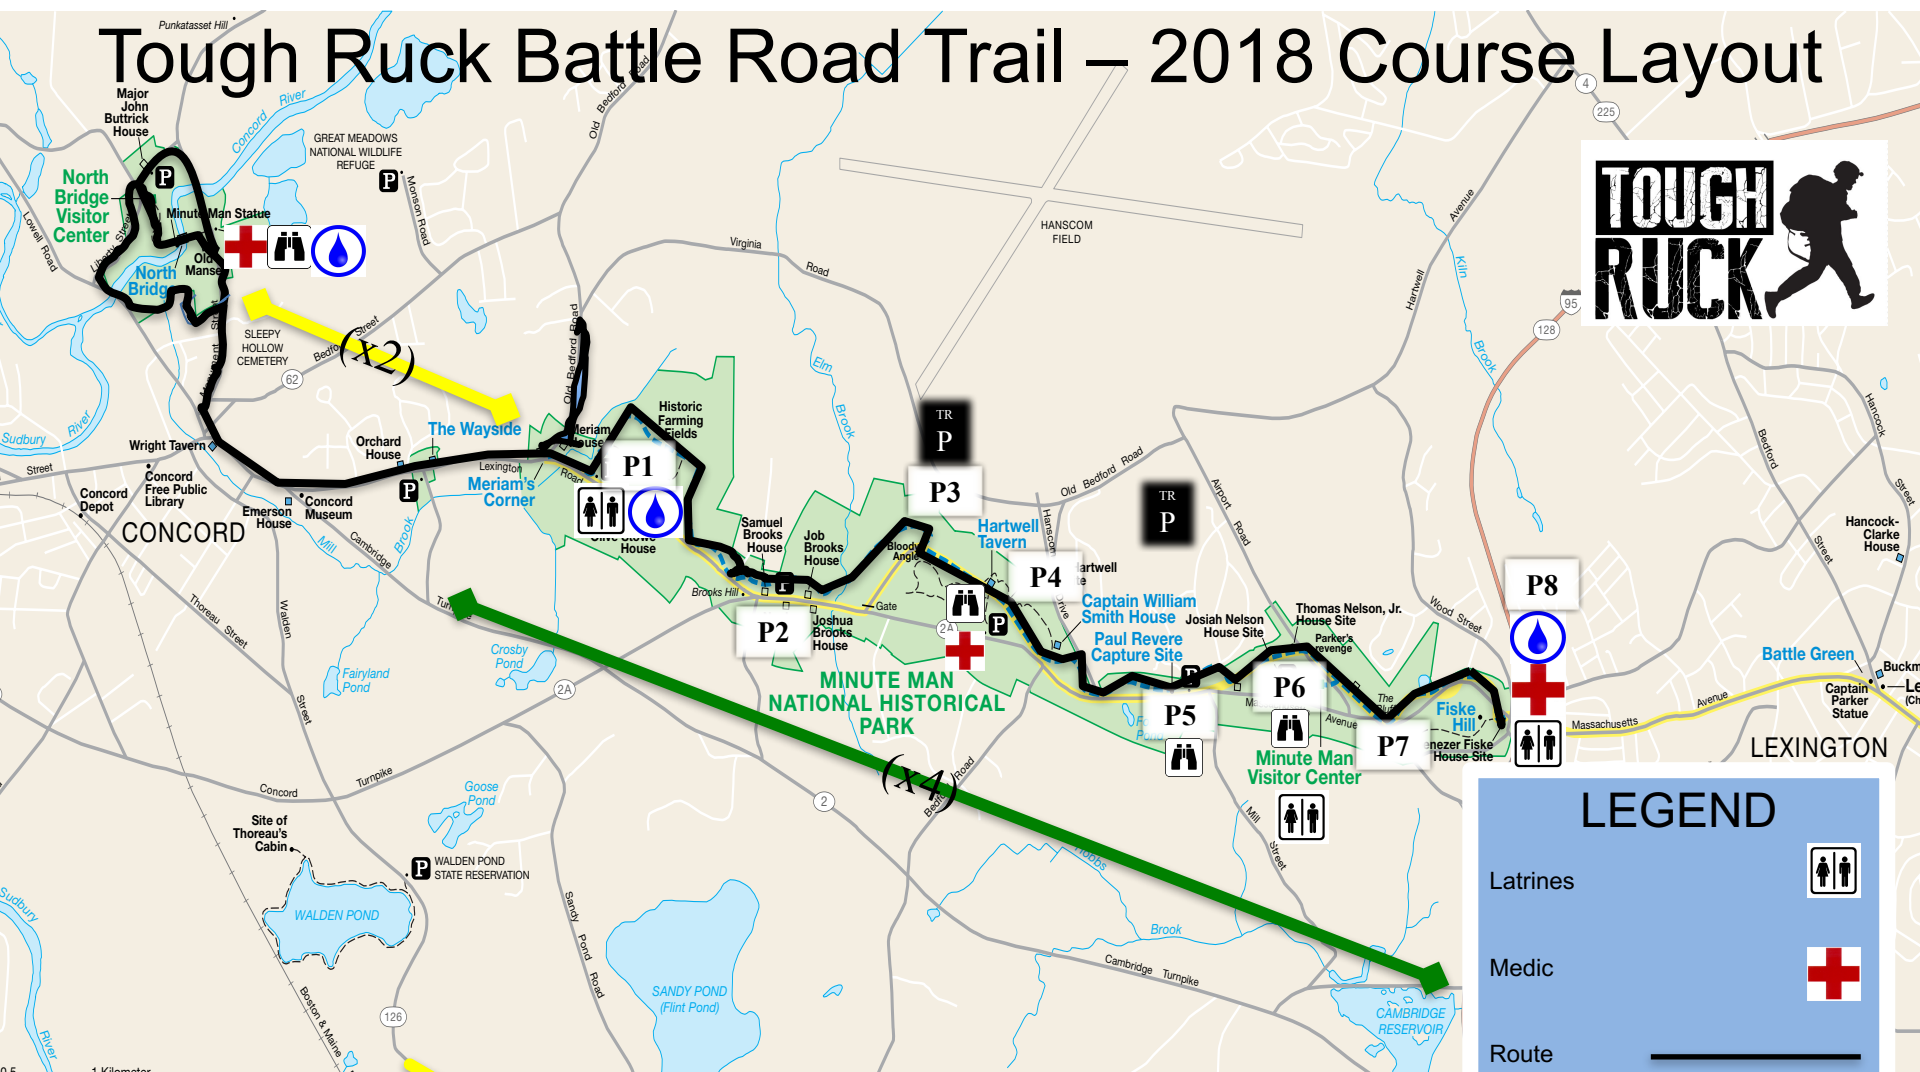

Tough Ruck Battle Road Trail – 2018 Course Layout

5 Mile Markers will be clearly labeled throughout the course.

LEGEND

- Latrines
- Medic
- Route
- New Course
- Rucker Parking
- Spectator Location
- Spectator Parking
- Water Station